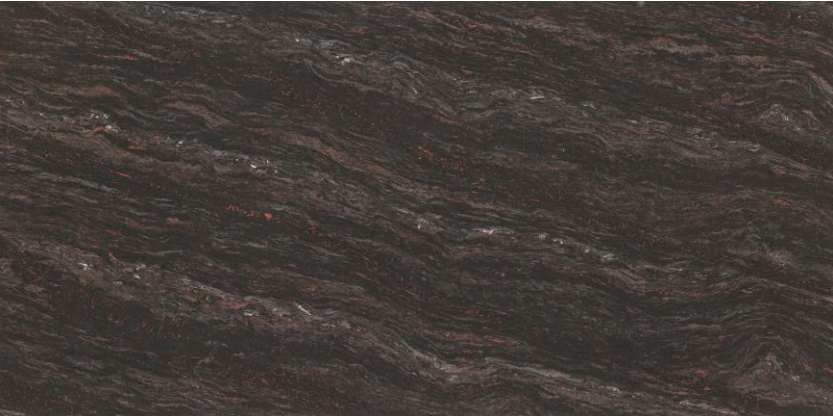

ETHEN RED STONE

- DIVINE GLOSSINESS
- ZERO MAINTENANCE
- LOW WATER ABSORPTION
- ECO FRIENDLY